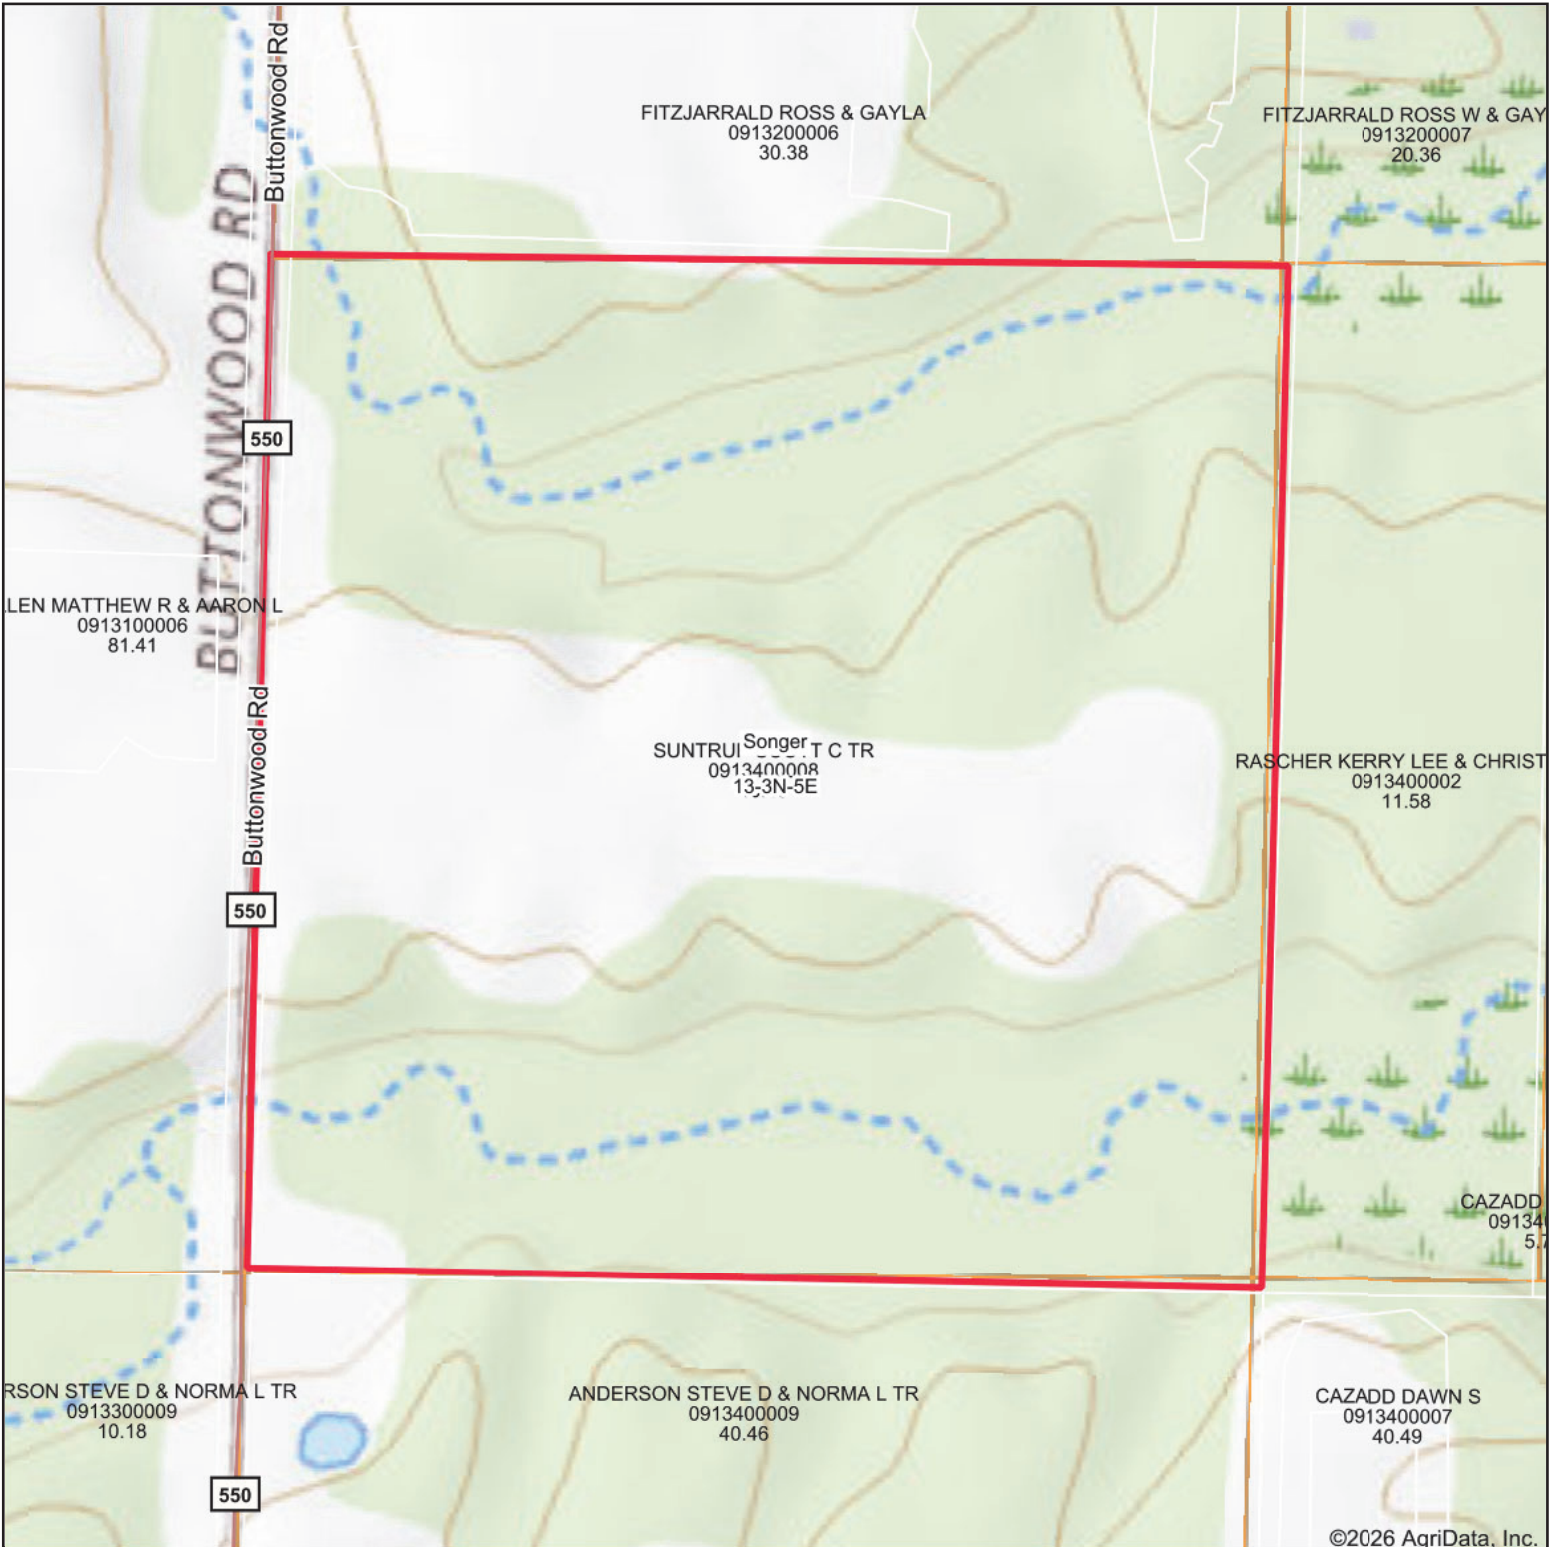

# Topography Map

Map Center: 38° 42' 1.83, -88° 35' 25.35

**13-3N-5E**  
**Clay County**  
**Illinois**

5/15/2026

Maps Provided By:

© AgriData, Inc. 2025

www.AgriDataInc.com