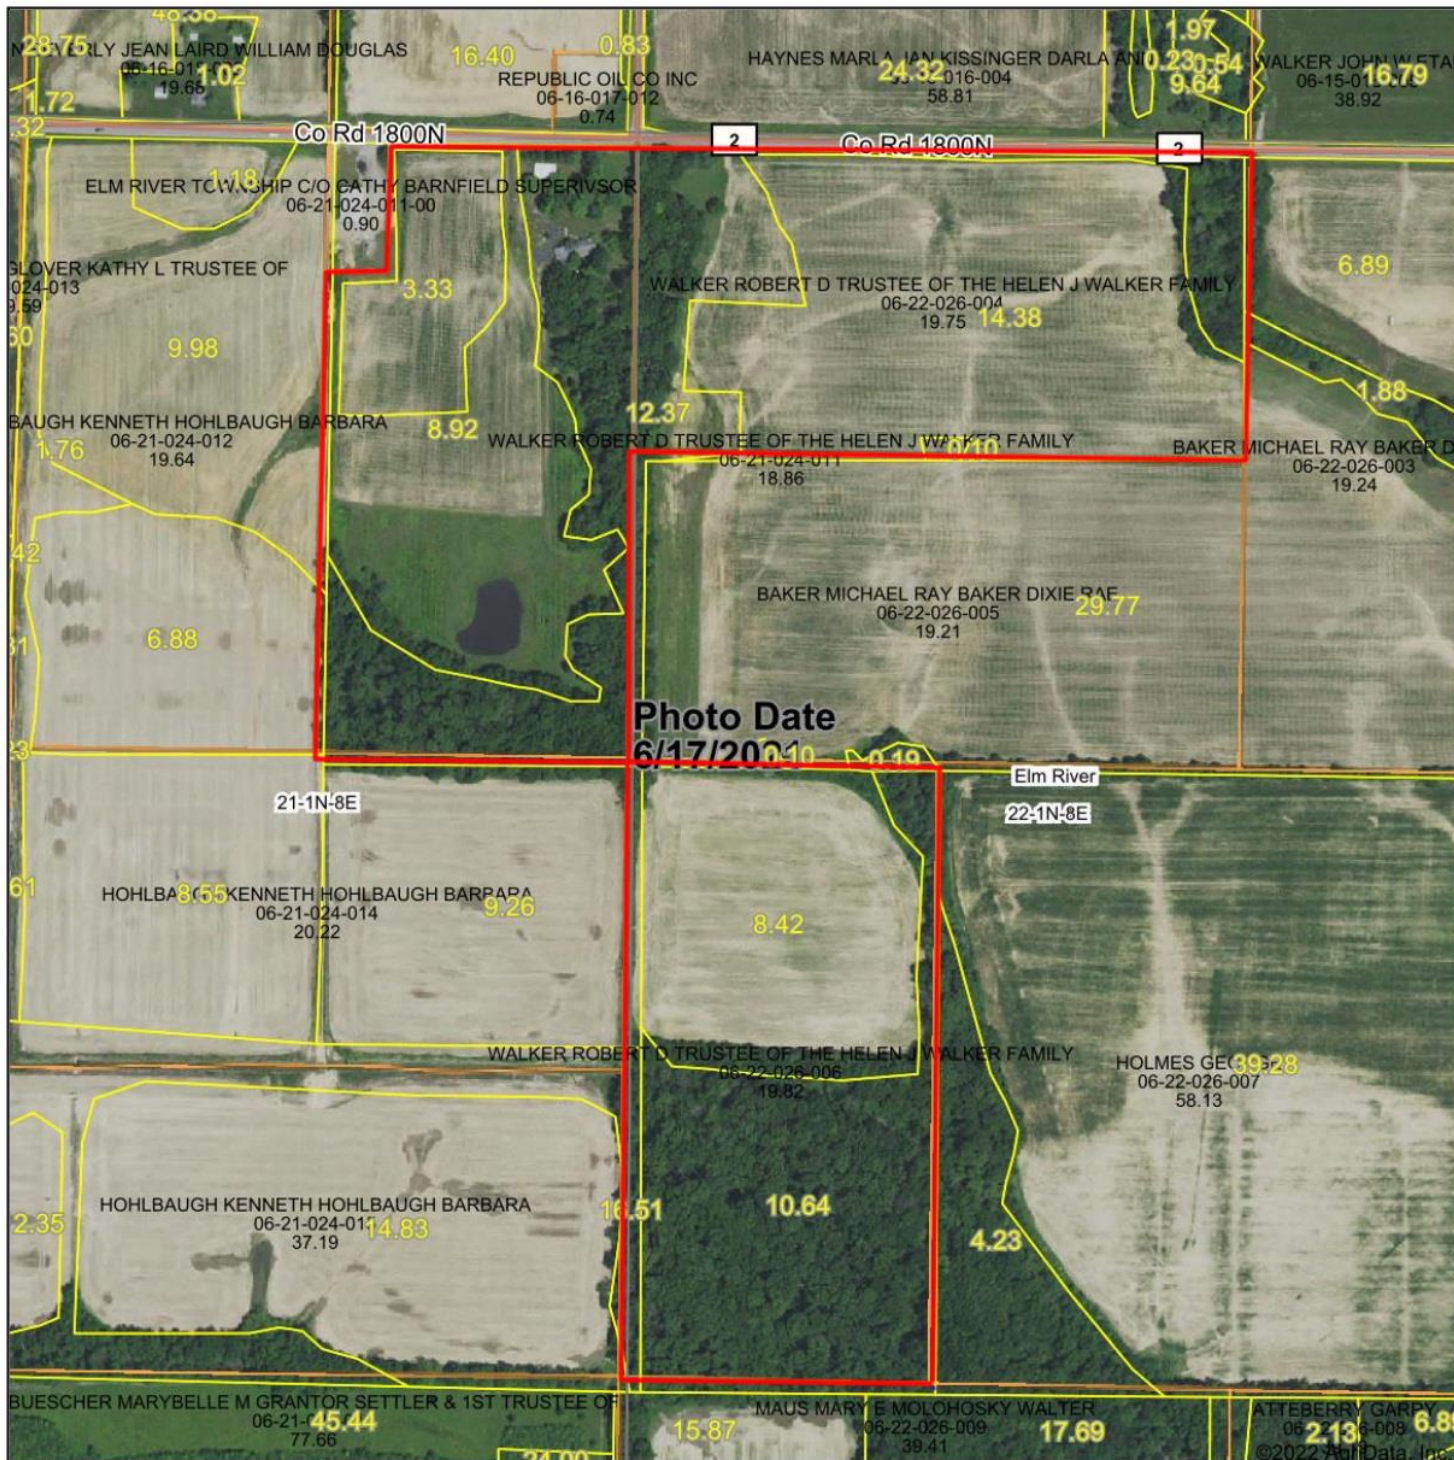

Aerial Map

Map Center: 38° 30' 28.37, -88° 18' 40.99

22-1N-8E
Wayne County
Illinois

Field borders provided by Farm Service Agency as of 5/21/2008.