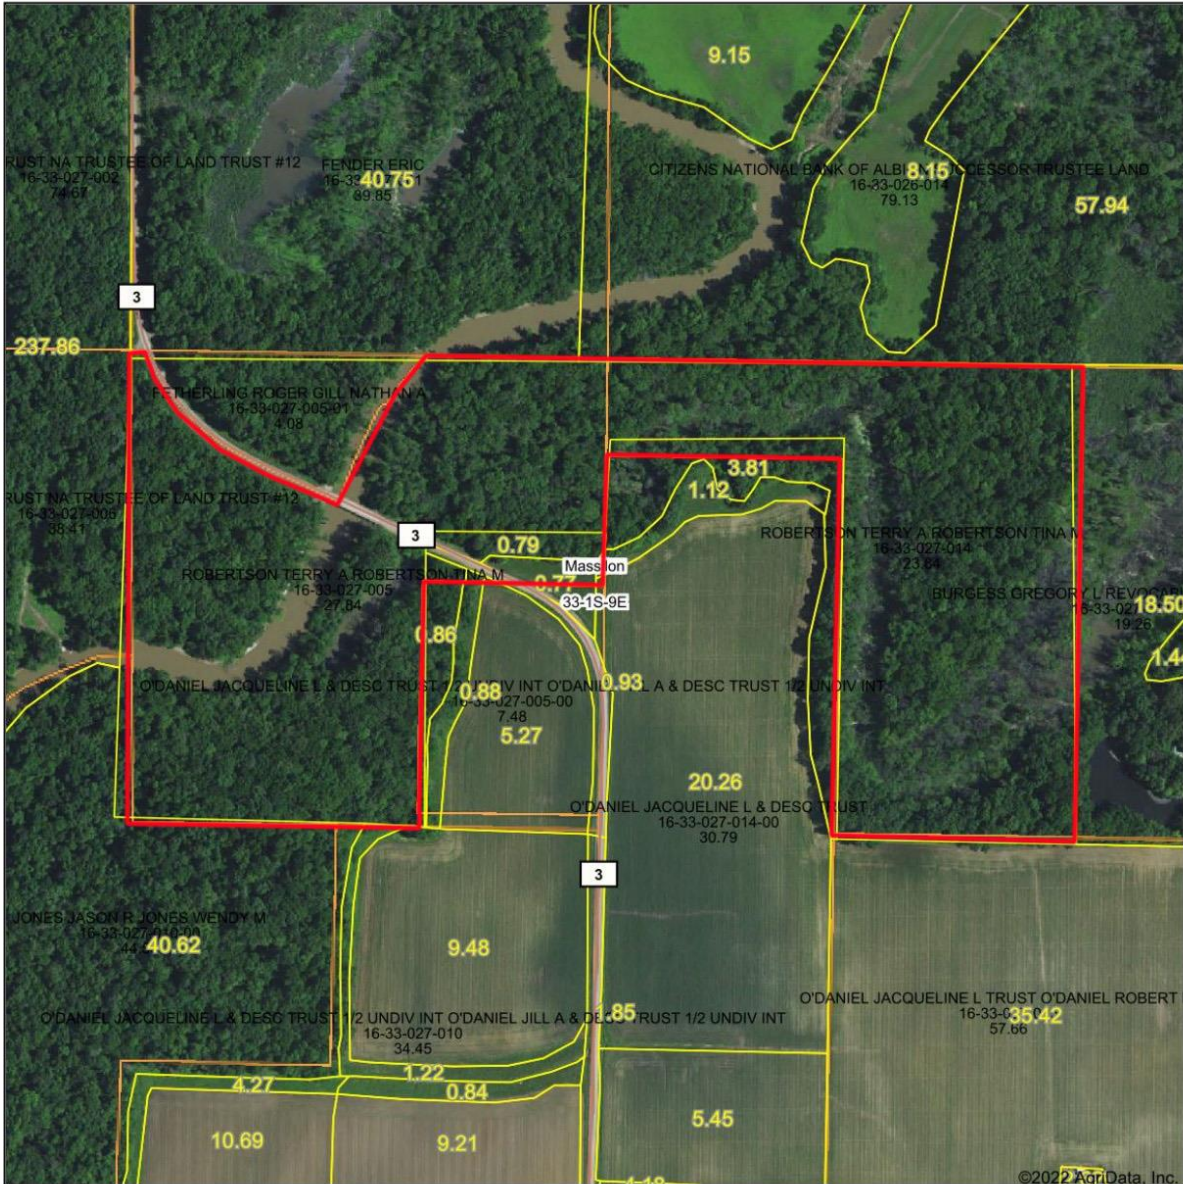

Aerial Map

Map Center: 38° 23' 30.45, -88° 12' 45.59

33-1S-9E
Wayne County
Illinois

Maps Provided By
surety
CUSTOMIZED ONLINE MAPPING
© AgriData, Inc. 2021 www.AgrIDataInc.com

Field borders provided by Farm Service Agency as of 5/21/2008.

All lines are approximate.