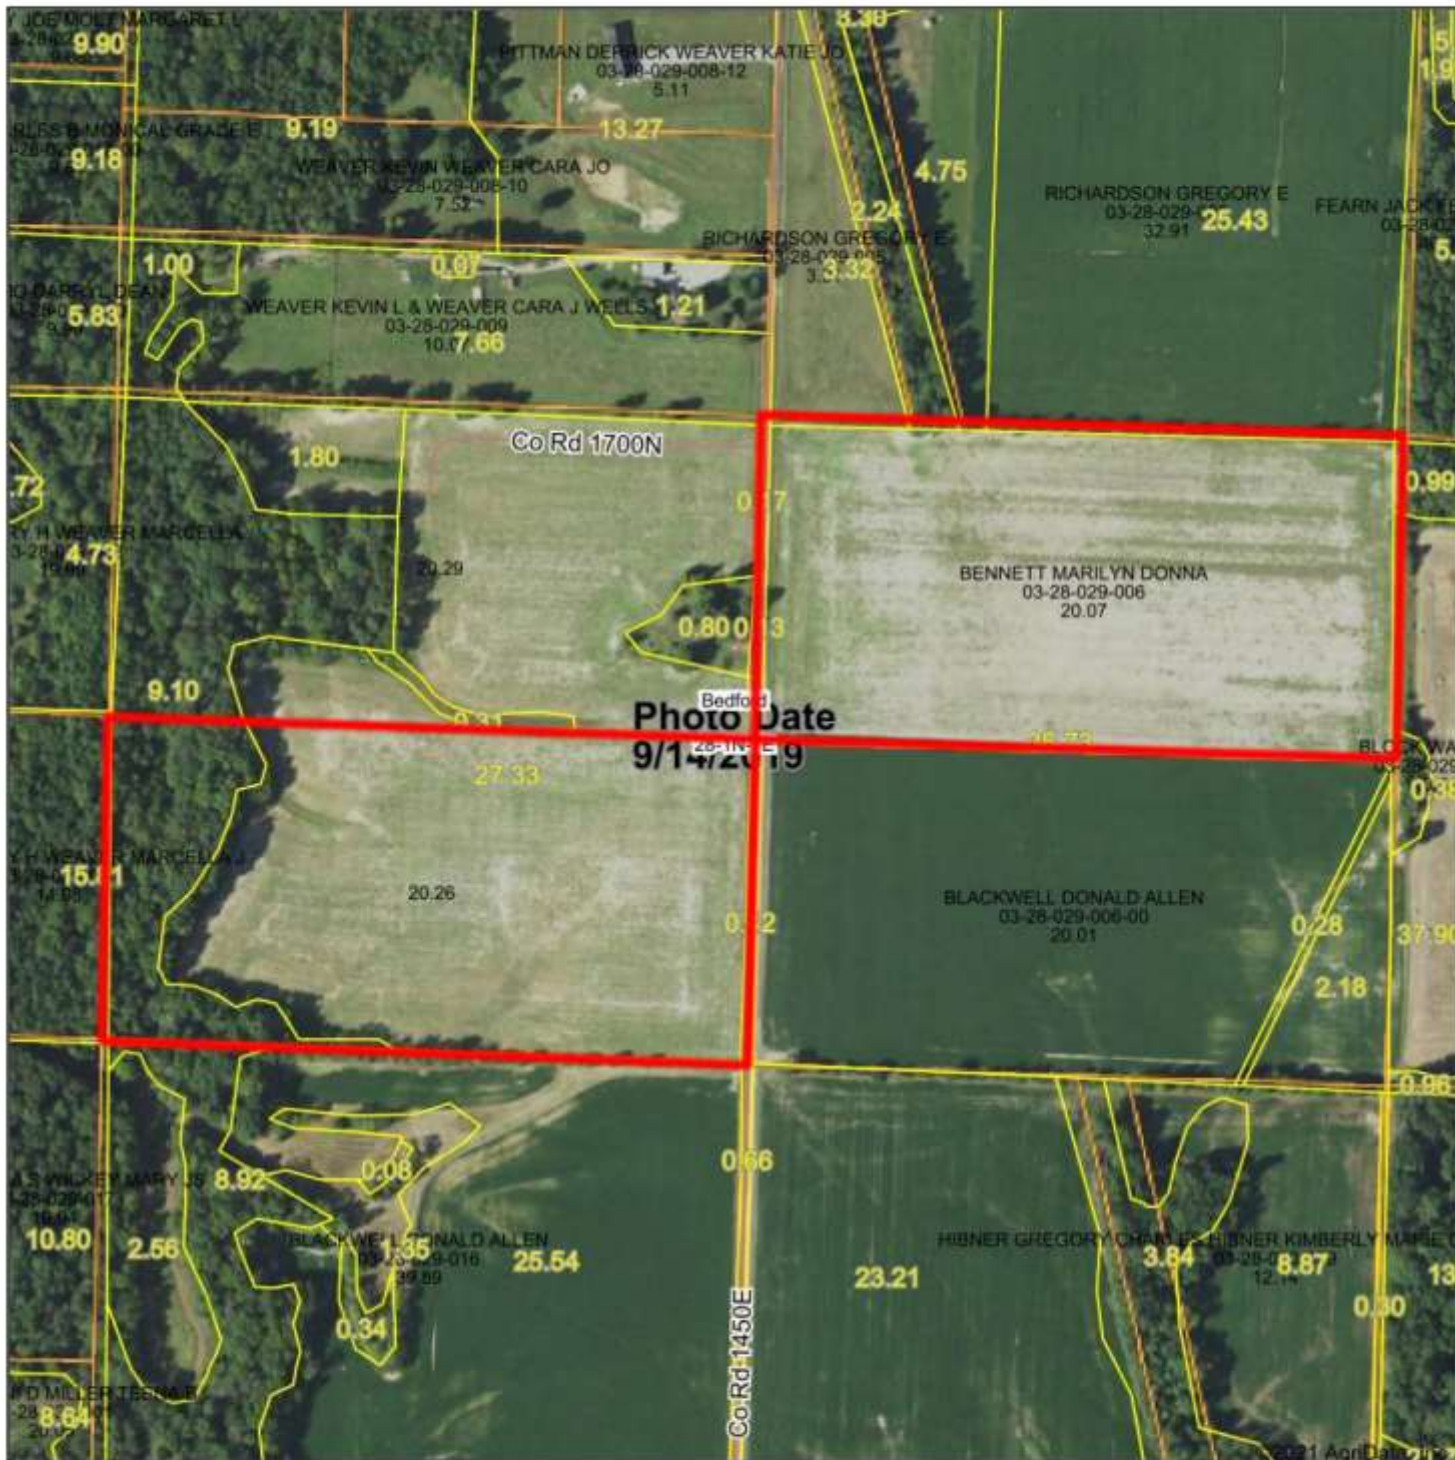

Aerial Map

Map Center: 38° 29' 44.53, -88° 25' 51.04

28-1N-7E
Wayne County
Illinois

12/17/2021

© AgriData, Inc. 2021 www.AgridataInc.com

Field borders provided by Farm Service Agency as of 5/21/2008.