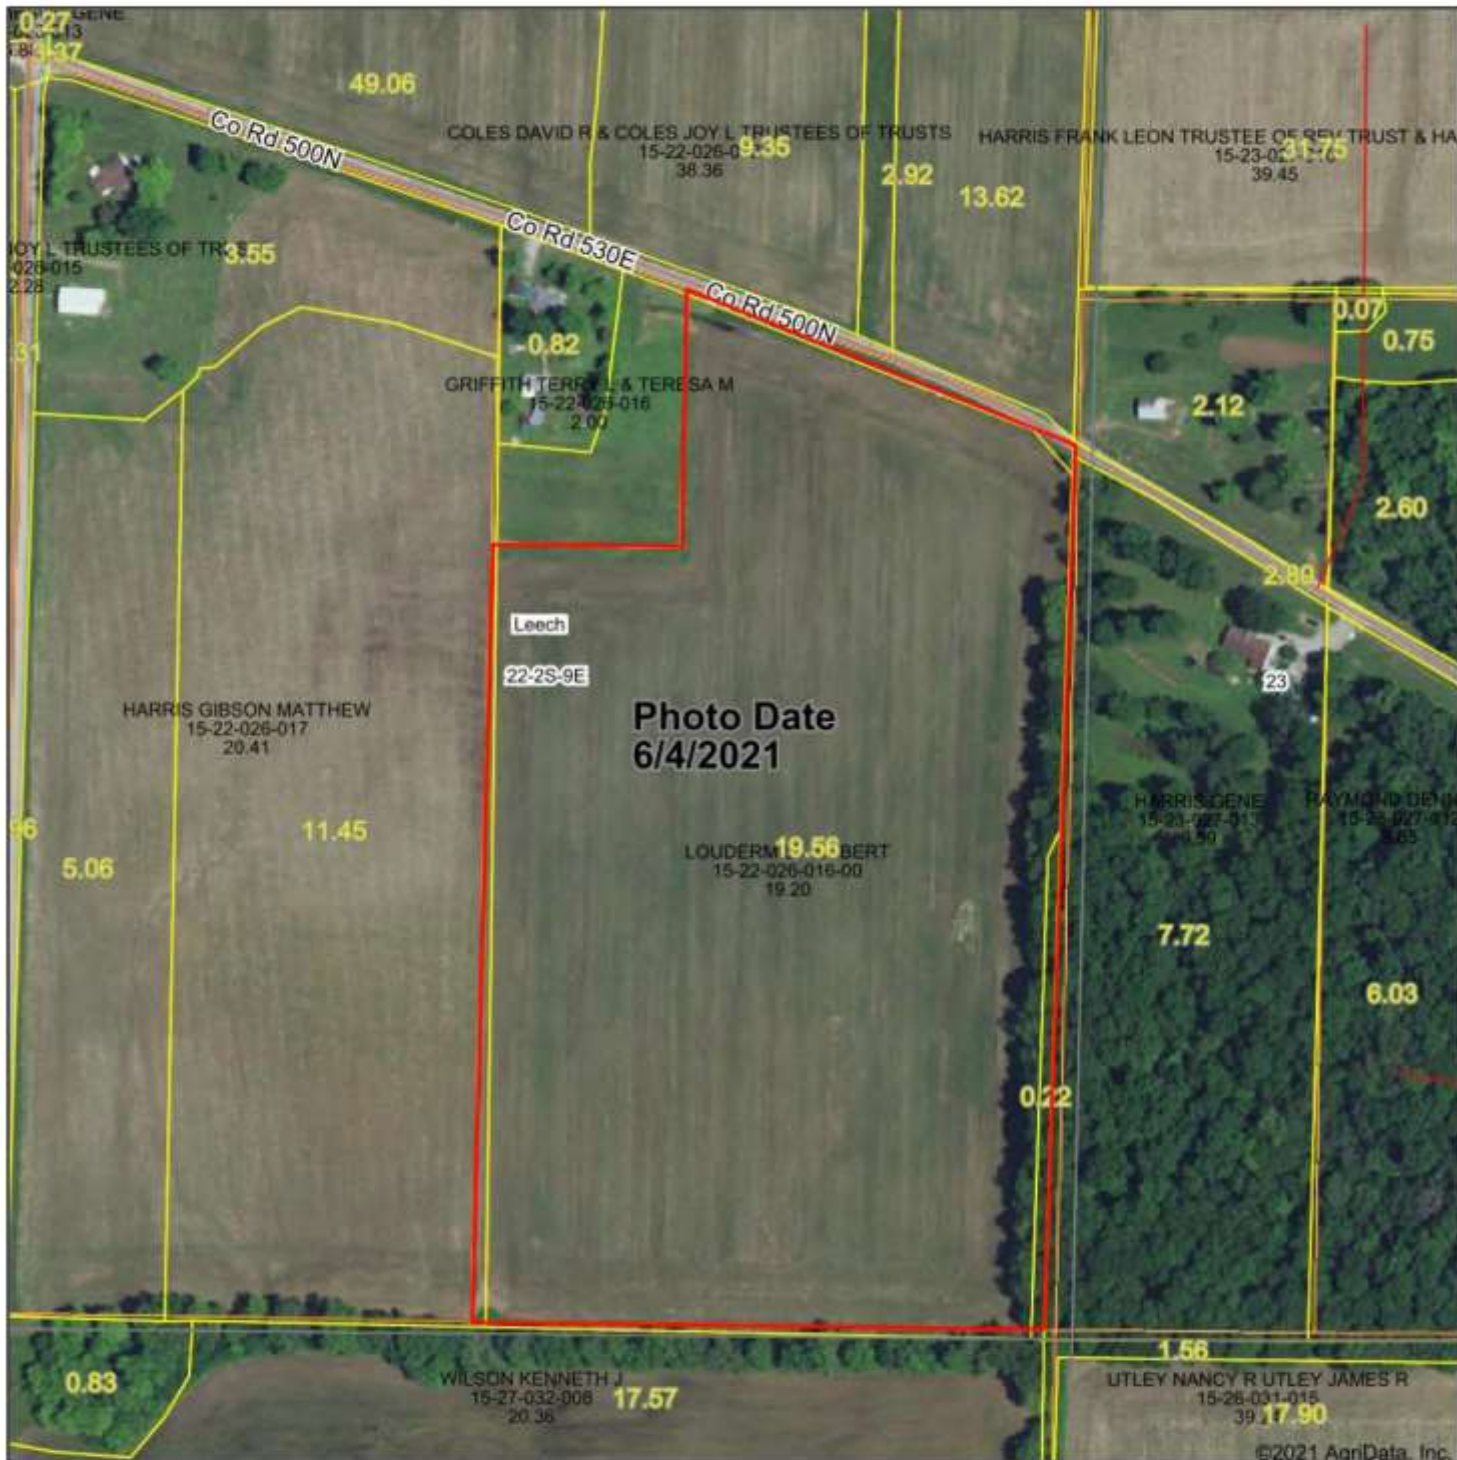

Aerial Map

Map Center: 38° 19' 49.07, -88° 11' 14.37

22-2S-9E
Wayne County
Illinois

Field borders provided by Farm Service Agency as of 5/21/2008.