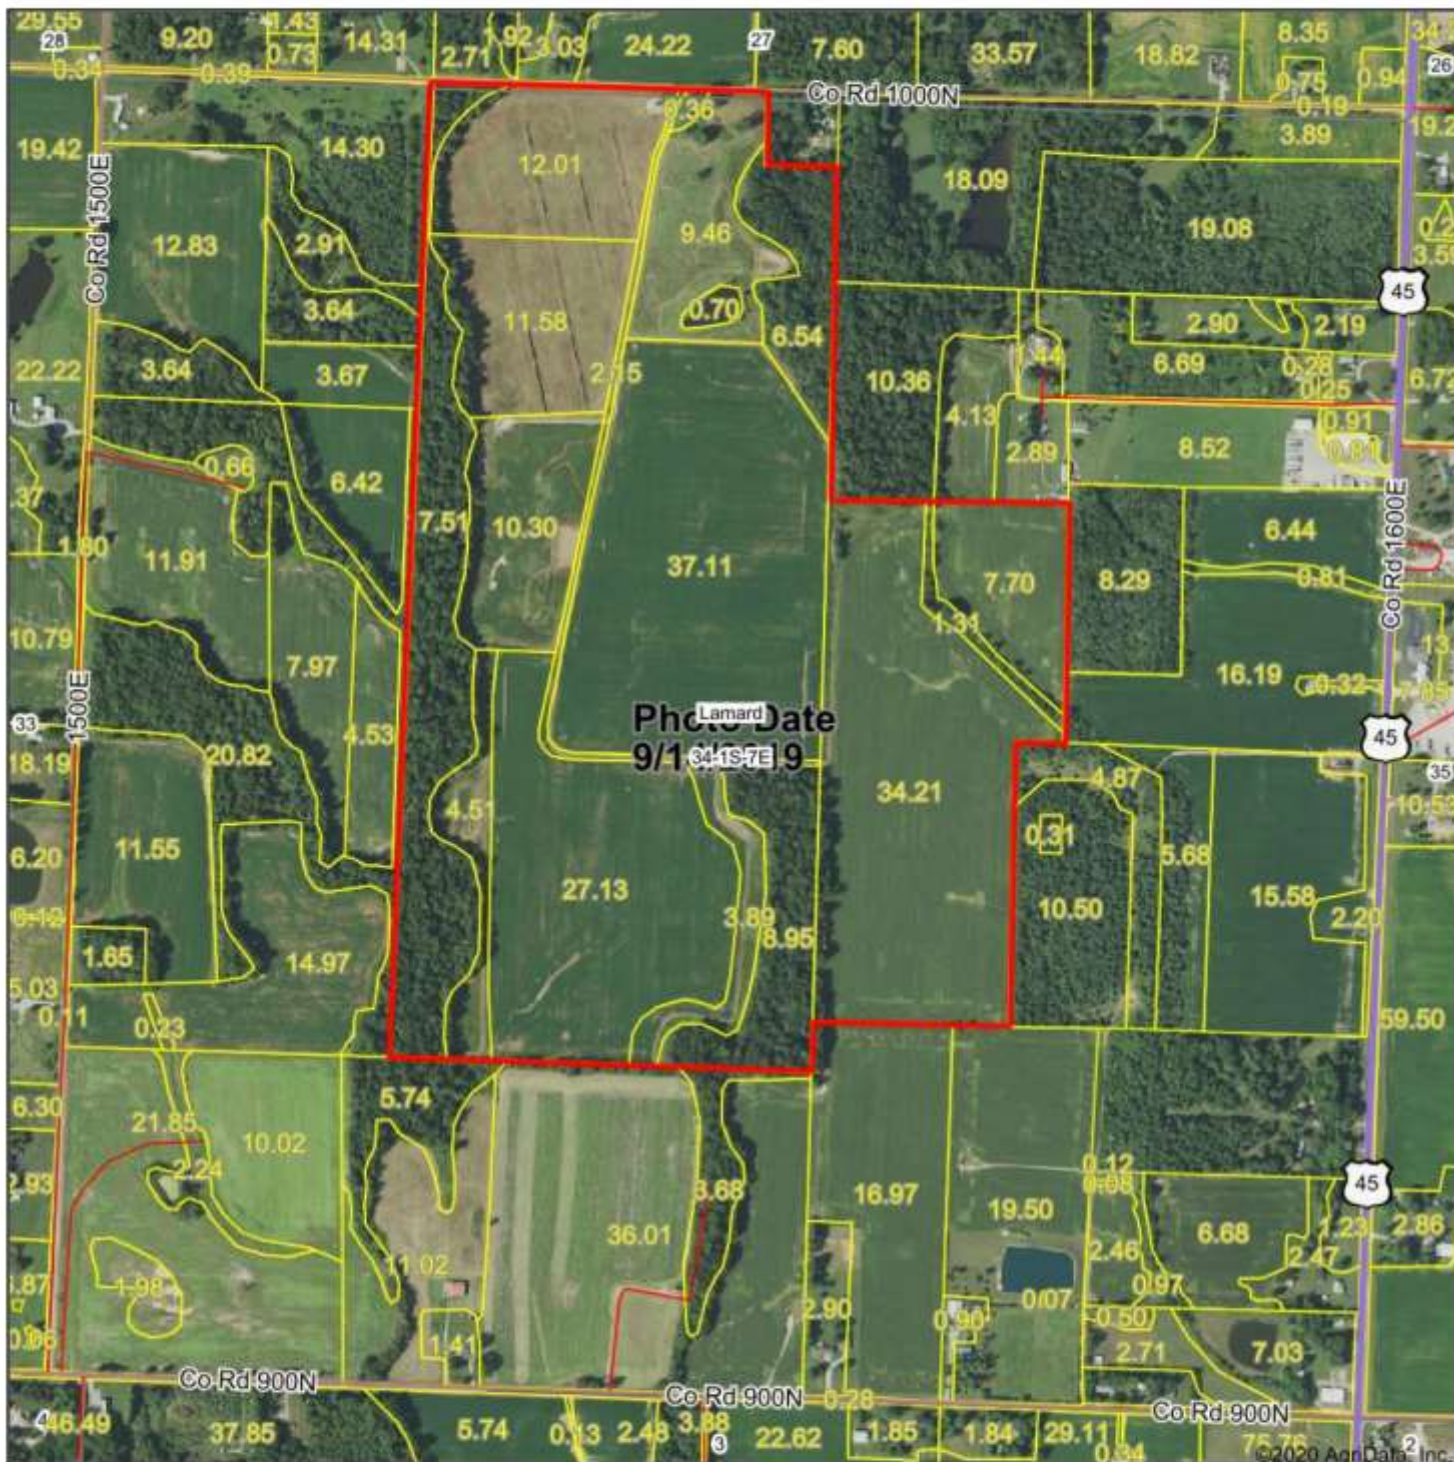

Aerial Map

Map Center: 38° 23' 29.68, -88° 24' 53.06

34-1S-7E
Wayne County
Illinois

12/18/2020

Field borders provided by Farm Service Agency as of 5/21/2008.