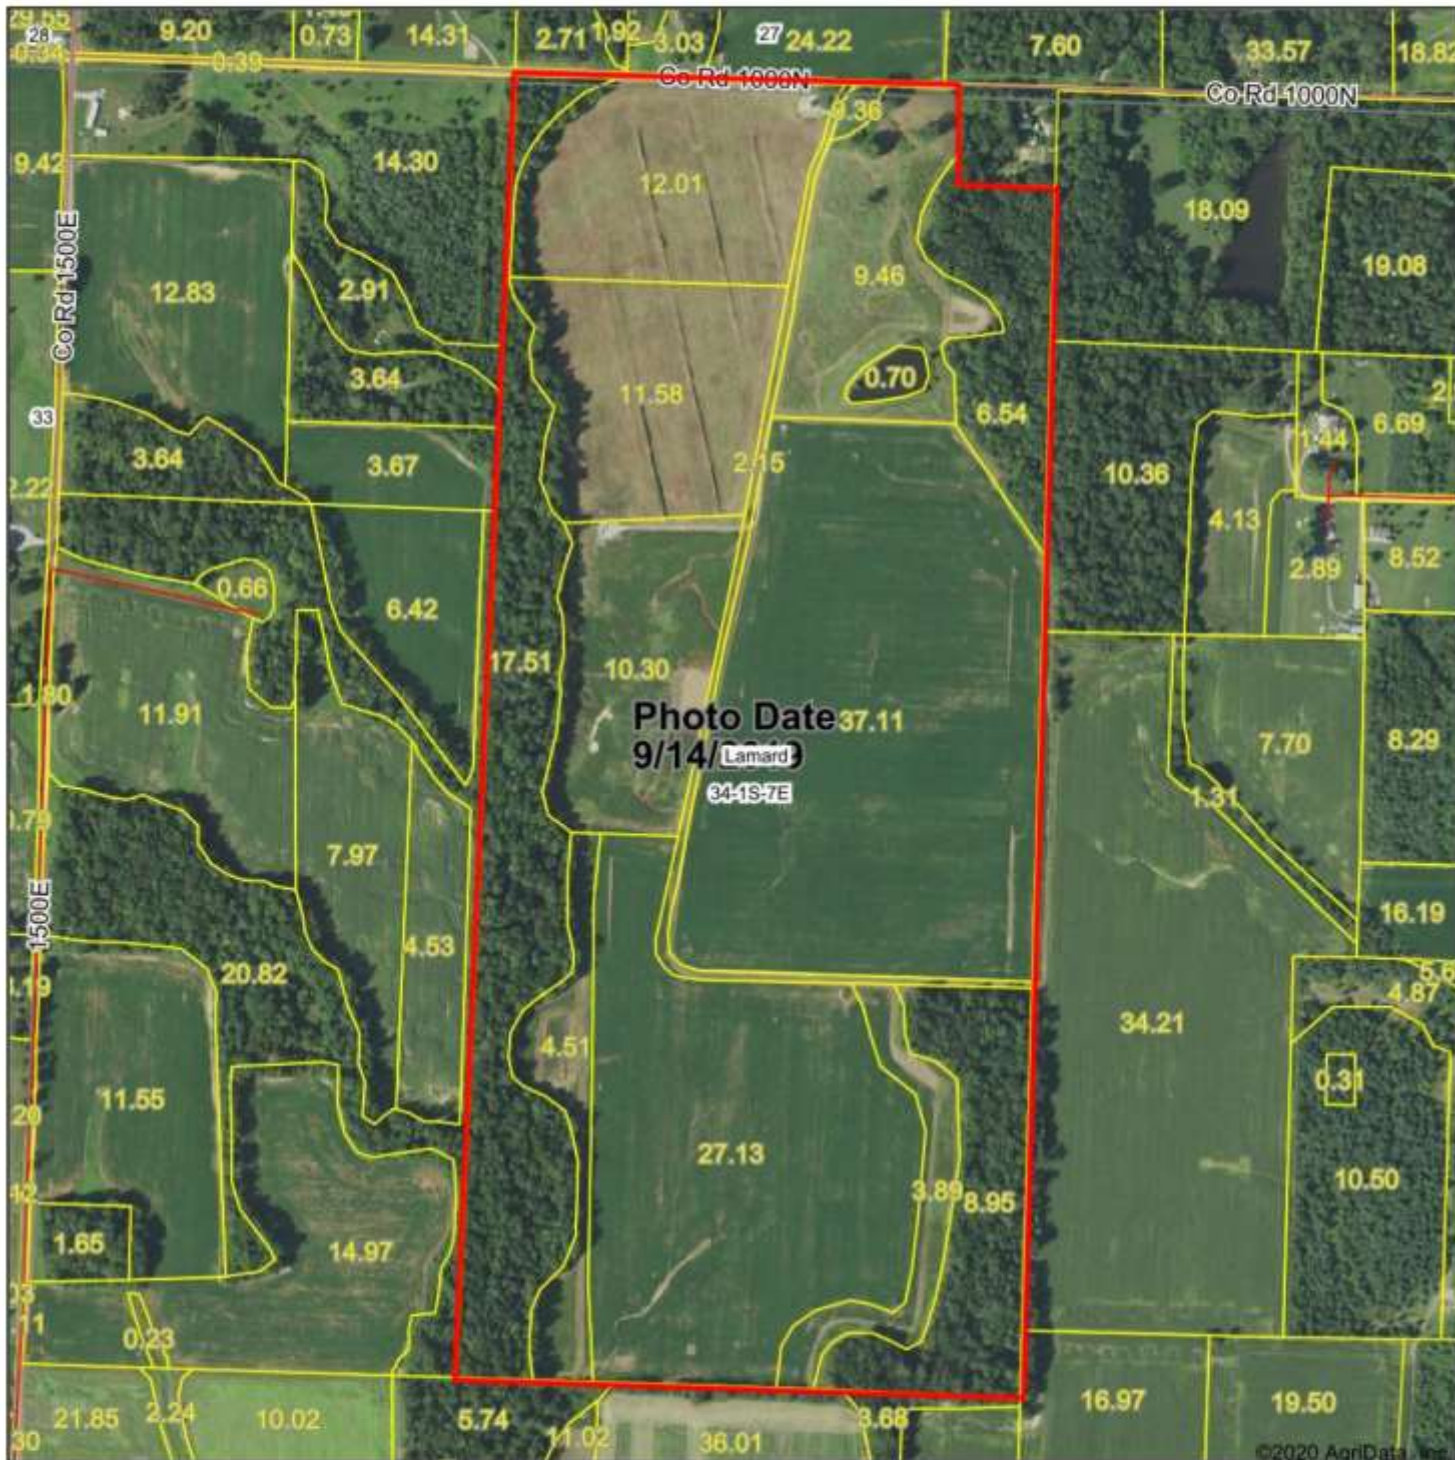

# Aerial Map

Map Center: 38° 23' 36.07, -88° 25' 0.19

**34-1S-7E**  
**Wayne County**  
**Illinois**

11/24/2020

Field borders provided by Farm Service Agency as of 5/21/2008.