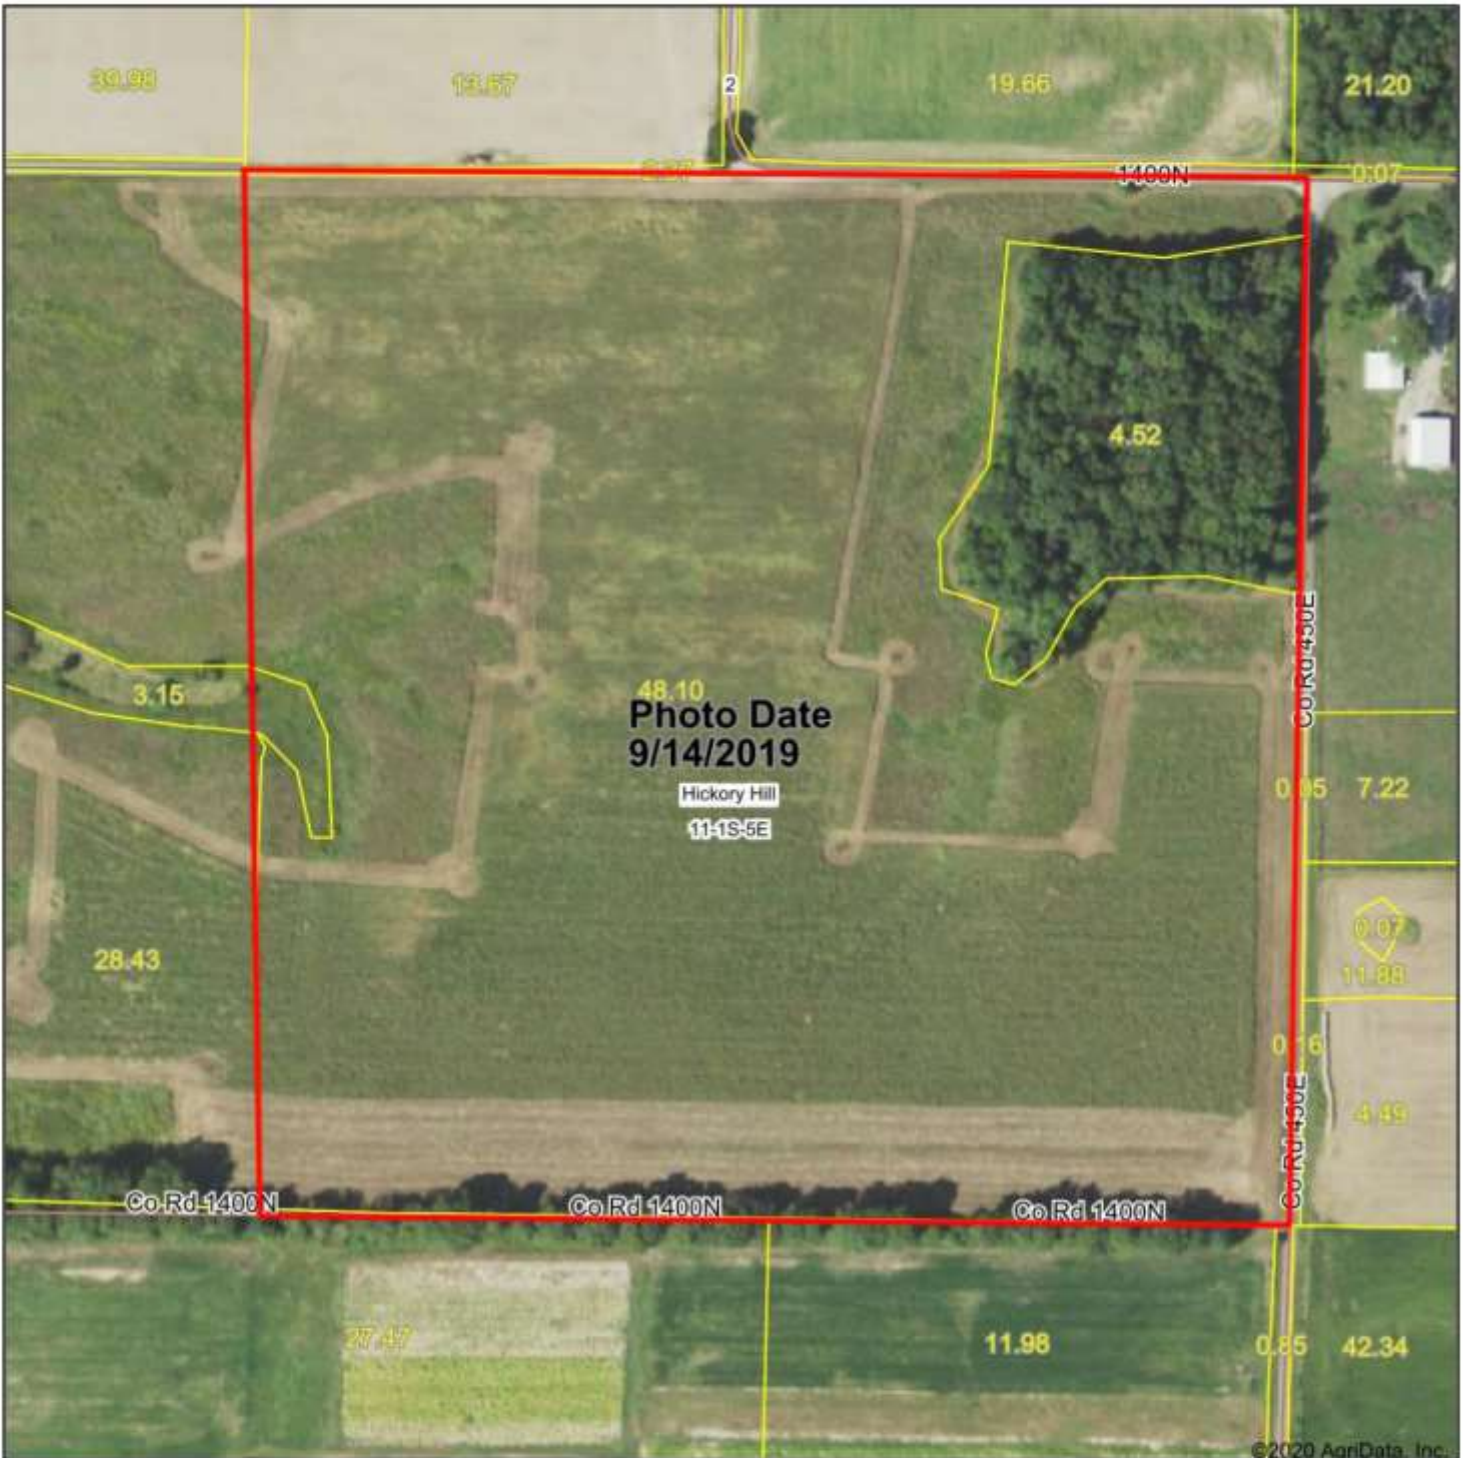

Aerial Map

Map Center: 38° 27' 34.42, -88° 37' 2.53

11-1S-5E
Wayne County
Illinois

11/4/2020