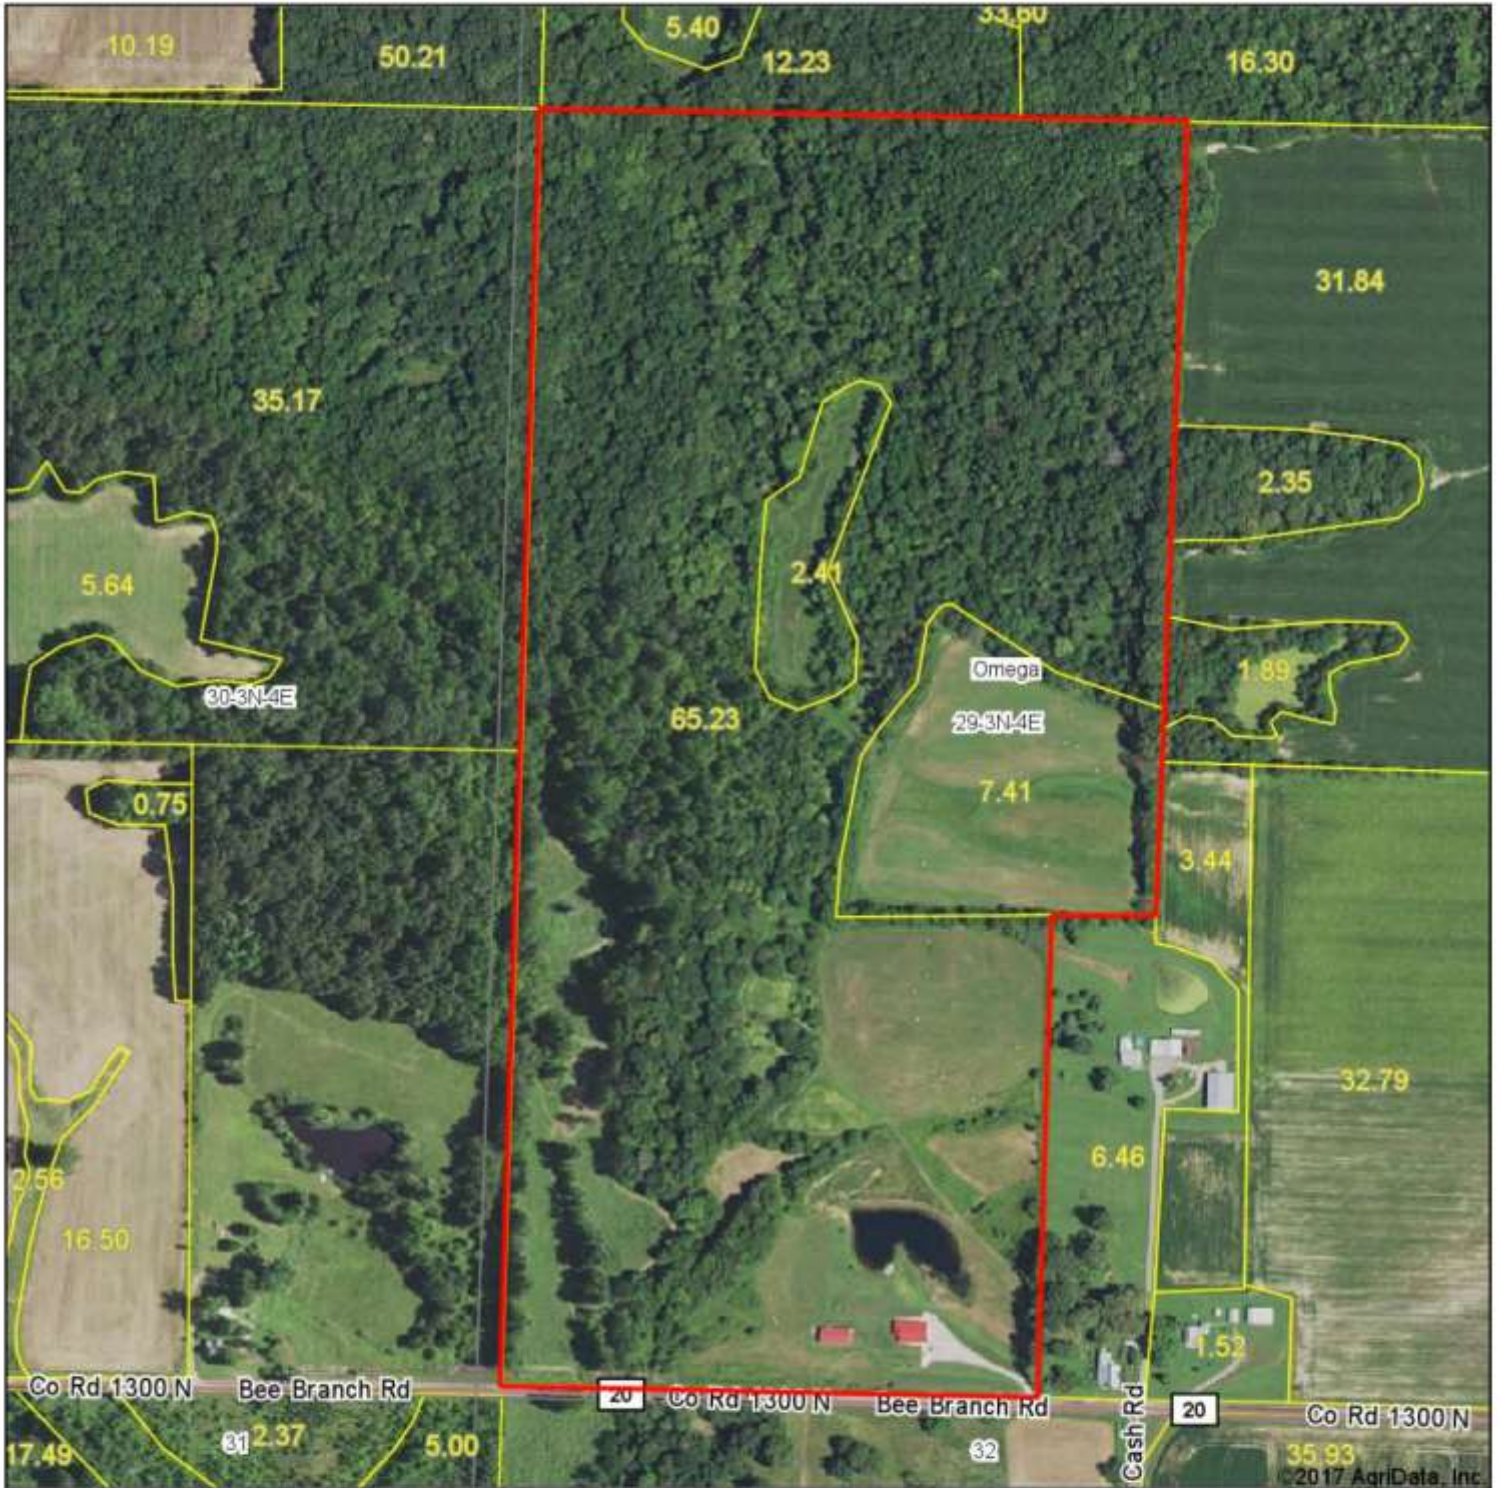

Aerial Map

map center: 38° 40' 5.15, -88° 47' 19.84

0ft 436ft 873ft

Maps Provided by

 CUSTOMIZED ONLINE MAPPING
 © AgriData, Inc. 2017 www.AgriDataInc.com

29-3N-4E
 Marion County
 Illinois

6/14/2017