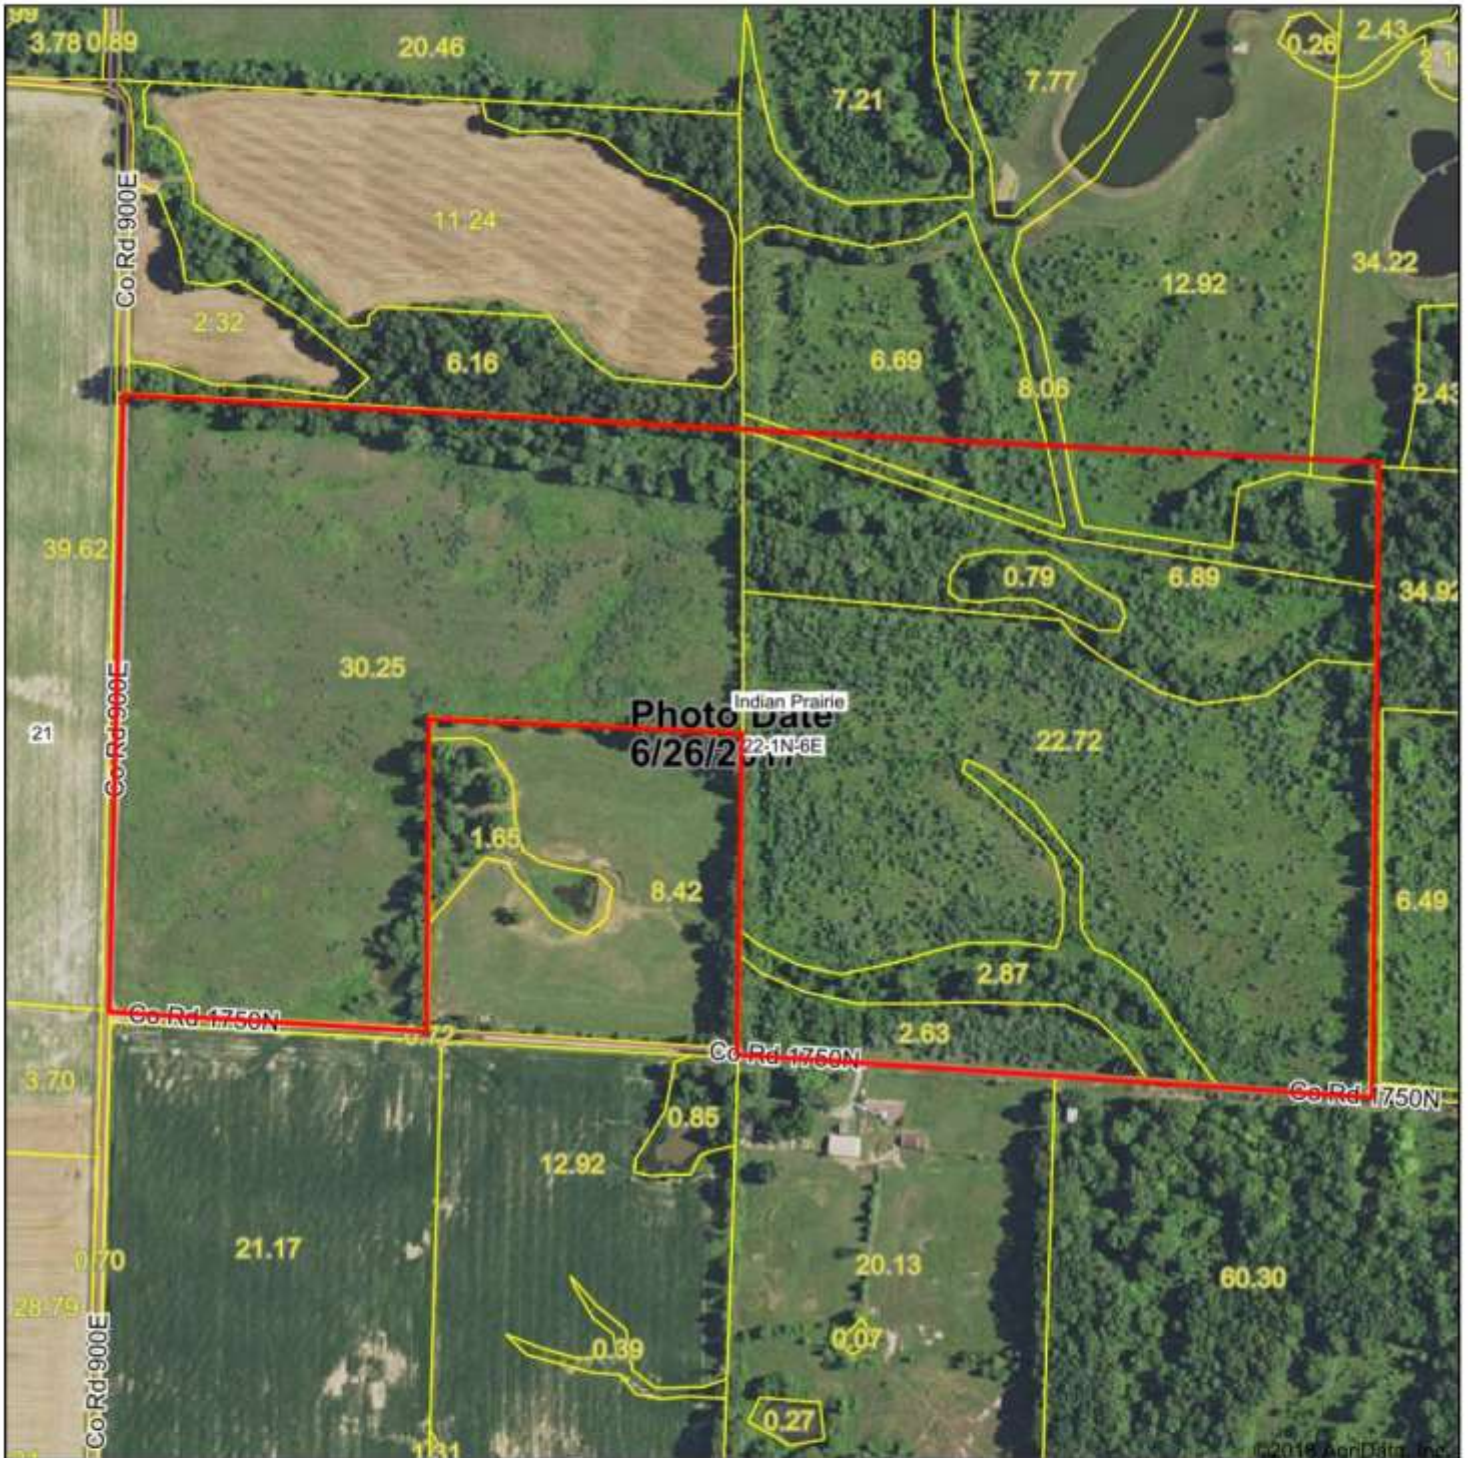

# Aerial Map

map center: 38° 30' 44.81, -88° 31' 21.36

22-1N-6E  
Wayne County  
Illinois

Maps Provided By:  
**surety**  
CUSTOMIZED ONLINE MAPPING  
© Agridata, Inc. 2018 www.AgridataInc.com

12/10/2018