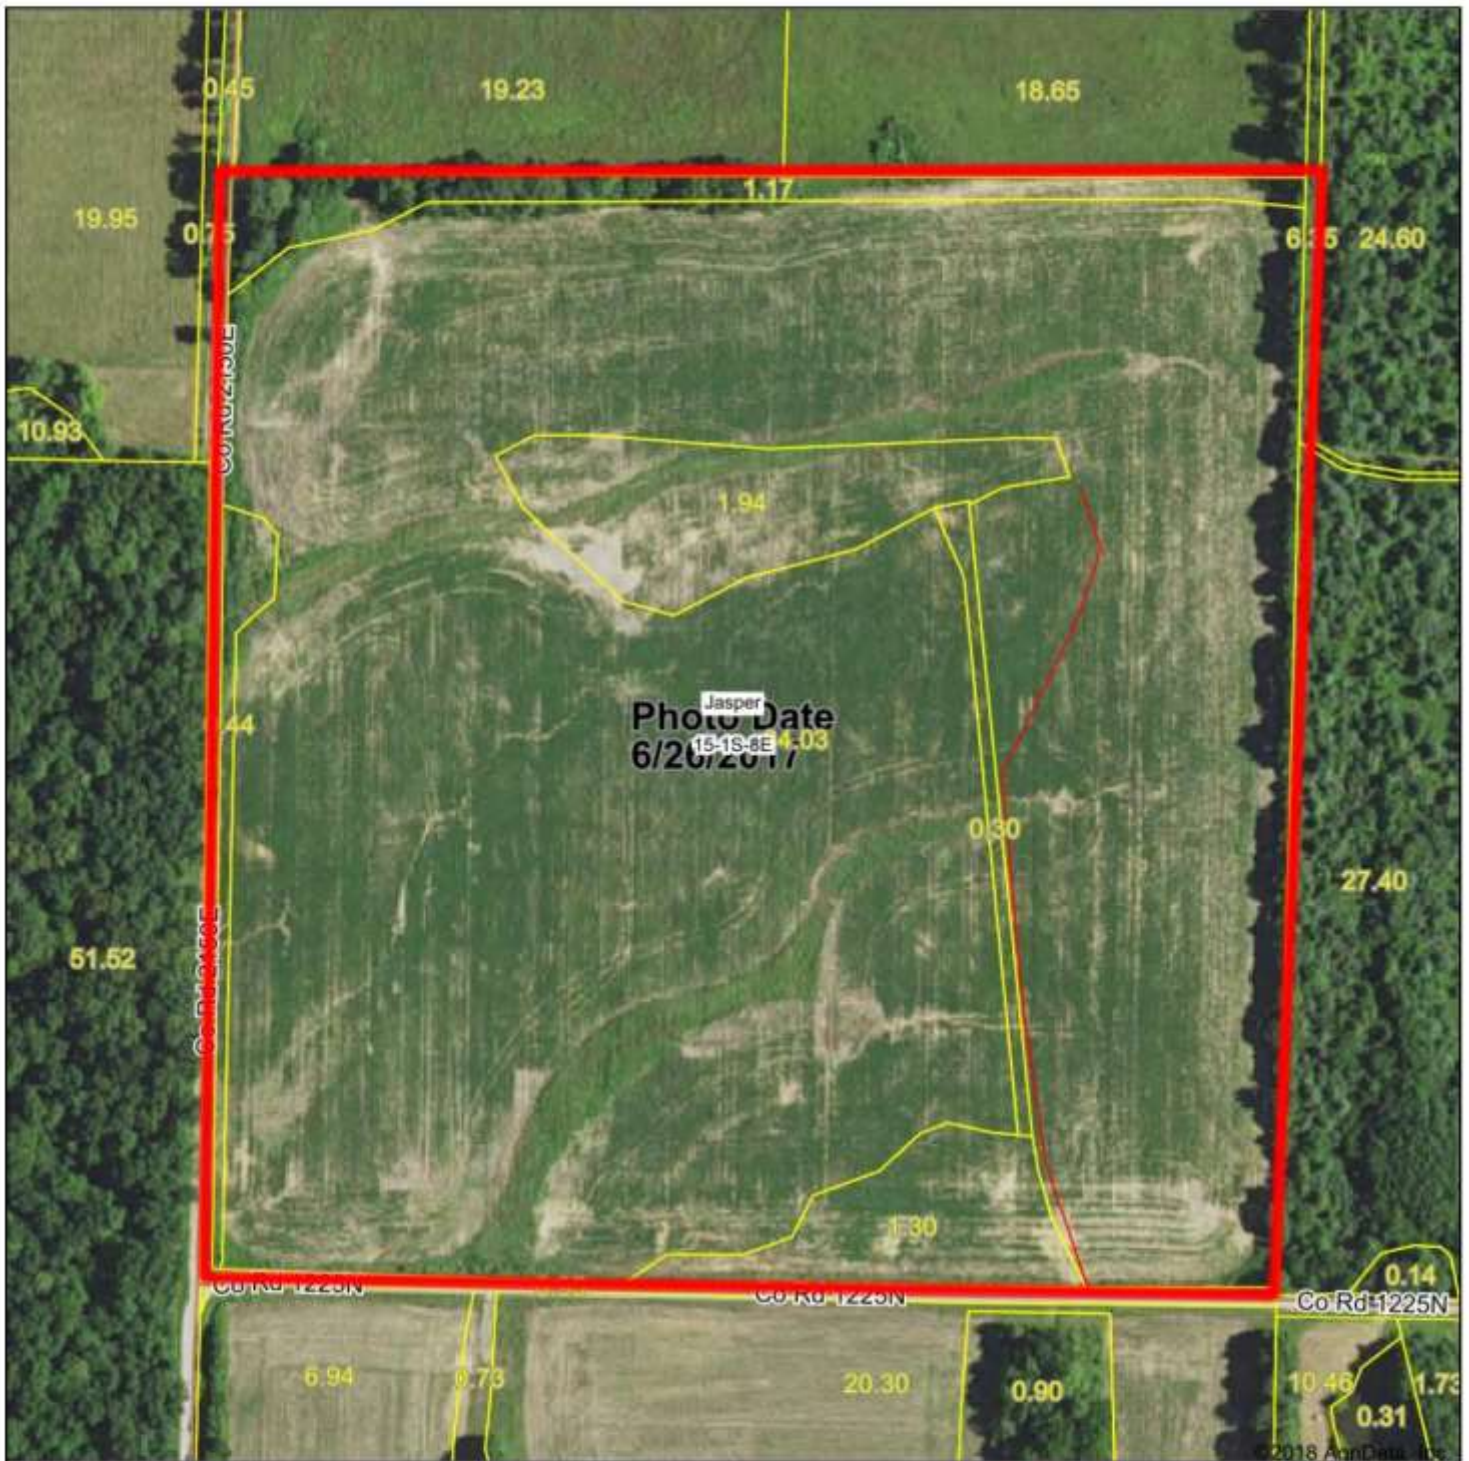

# Aerial Map

map center: 38° 26' 6.78, -88° 18' 6.52

Maps Provided By:  
 **surety**  
CUSTOMIZED ONLINE MAPPING  
© AgriData, Inc. 2018 www.AgrDataInc.com

15-1S-8E  
Wayne County  
Illinois

8/7/2018